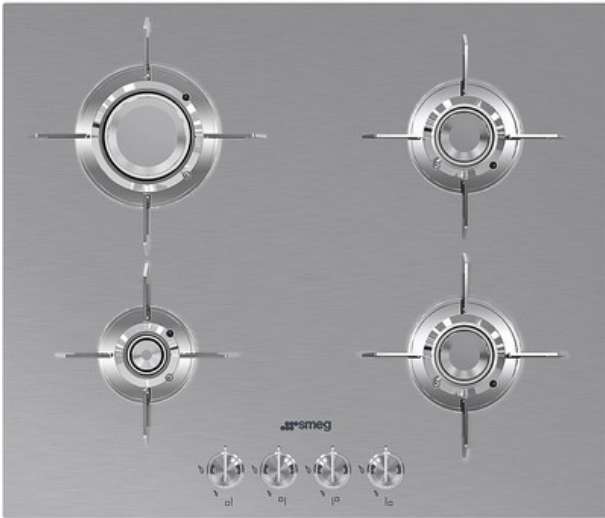

PXL664

Hob, Aesthetics: Dolce Stil Novo, Gas, 60 cm, Stainless steel, Built-in type: Ultra-low profile or Fully Flushed

TYPE

Product Family: Hob • Dimensions: 60 cm • Type: Gas • Built-in type: Ultra-low profile or Fully Flushed • Power supply: Gas •

EAN code: 8017709217846

AESTHETICS

Colour: Stainless steel • Finishing: Satin • Aesthetics: Dolce Stil Novo • Type of steel: Brushed • Material: Stainless Steel •
Controls colour: Steel effect • Type of control setting: Control knobs • Control knob position: Front • No. of controls: 4 • Pan
stands: Stainless steel • Pan Stand Coating: Titanium • Burners: Laminate • Burners Material: Brass • Burner Coating: Nichelato
• Serigraphy colour: Black

ALSO AVAILABLE

LOGISTIC INFORMATION

Dimensions of the product (mm): 92x600x510 • Depth: 510 mm • Width: 600 mm • Product Height: 92 mm • Net weight (kg): 13.300 kg

ACCESSORIES INCLUDED

Other gas nozzles included: G25 Natural gas, G30 GPL Liquid gas
Other gas connections provided: Conical